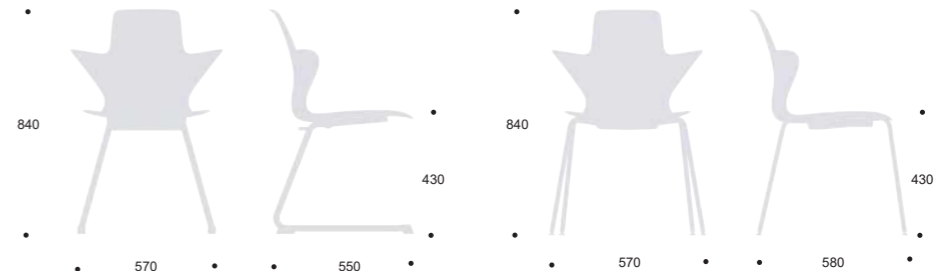

STAR CHAIR

ANTI-SLIP ON THE TABLE

STAR

INTRODUCTION

SRAR 4-LEG CHAIR is perfect for contract use. The unique curve back gives to the user firm and uncompromising comfort . The most prominent feature of the chair is the back design. The back design is sleek but at the same time, it provides a firm support to the back while sitting down. This helps the student to feel more secure and comfortable. The curved backrest also could become a comfortable armrest in any case. The narrow, highly curved backrest allows maximum freedom of movement for student. Let student learn most effectively.

STAR CHAIR

PERFECT FRONT STACKING CHAIR

TECHNICAL DATA

CHAIR TYPOLOGY

ANTI-SLIP ON THE TABLE

STACKABLE UP TO FOUR

SHELL FINISHES

MUSTARD (X8) SKY BLUE (X6) POP RED (X7) CARBON (X4) ICE WHITE (X5) AZURE (X9)