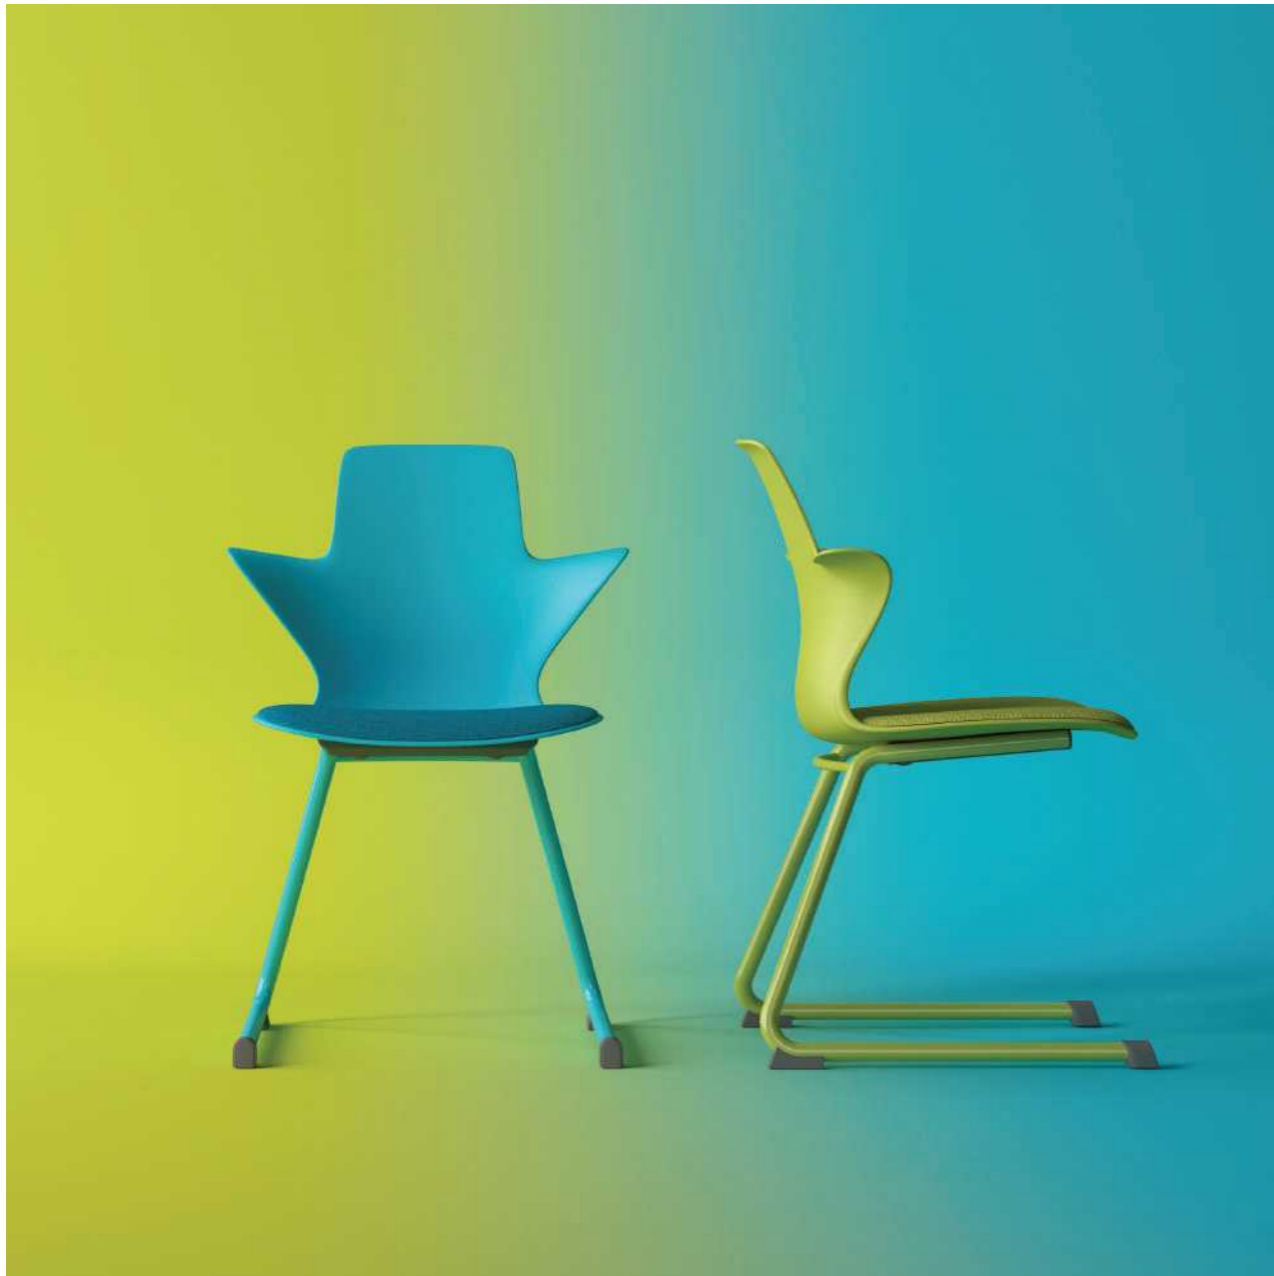

STAR

STAR C-LEG CHAIR is an ideal chair for classroom. It comes with different colours to brighten up our classroom mood and the unique curve back gives the student a firm and uncompromising comfort! The most prominent feature of the chair is the back design. The back design is sleek but at the same time, it provides a firm support to the back while sitting down. This helps the student to feel more secure and comfortable. The curved backrest also could become a comfortable armrest in any case. The narrow, highly curved backrest allows maximum freedom of movement for student. Let student learn most effectively.