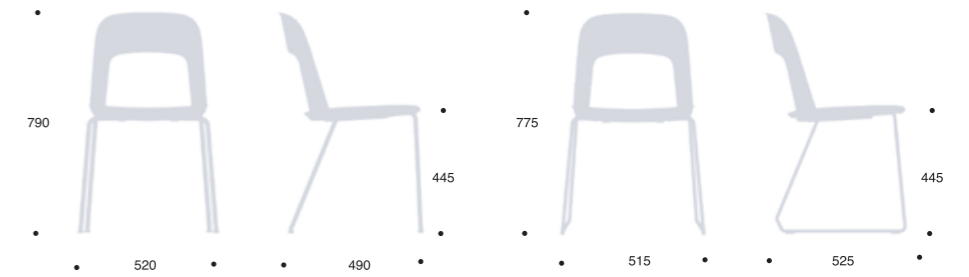

Designer Vincenzo Venci, has strived to rethink the term “classic” when creating FATA, by mixing materials and matching colors. The backrest comes in plastic. Available in 4 different colors including black, white, green and red. Seat comes in natural oak veneer or in black or white colors. Single FATA chair is a stackable side chair which stacks 3 high. Ideal for elegant contract spaces, bars or home. Canteen Fata chair is a four-seater integrated unit, ideal for restaurants, school canteen.

COFFEE 2.5
ESPRESSO 2.5
MACCHIATO 3
CAPPUCCINO 3.5
LATE 4
MOCHA 4
HOT CHOCOLATE 4
HAND Poured COFFEE 3
TEA 3
CIN 4
COLD BREW NOTE 4

TECHNICAL DATA

技术参数

椅架类型 CHAIR TYPOLOGY

四脚椅 (HFF060)

雪橇椅 (HFF061)

雪橇扶手椅 (HFF062)

吧椅 (HFF063)

可堆叠 STACKABLE CHAIR

四脚椅 (HFF060)

雪橇椅 (HFF061)

雪橇扶手椅 (HFF062)

吧椅 (HFF063)

靠背颜色
BACKREST FINISHES

冷灰白
ICE WHITE (X5)