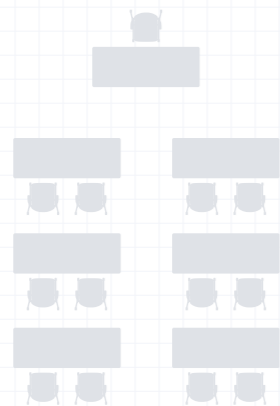

软碳黑
CARBON (I1)

纯白
WHITE (I2)

FINI

VEB

WORK
LEARN
COMMUNICATE

VEB

INTRODUCTION

VEB DESK is a mobile, foldable table that make it possible for organizations to design,configure and easily reconfigure spaces to encourage interaction,team-work,learning, and problem solving.Very intuitive ,the top can be flipped by one botton,the patented flip system designed and developed to be simple,durable and intuitive is integrated into the table,with no additional outside hardware that can be misplaced or get damage. Once the top is flipped, the tables can be stored to save space.Veb can significantly reduce the costs associated with space by increasing their rate of use.Users need facilities to be flexible, they need to be able to set up different configurations quickly and easily and to handle speedy changeovers between training sessions,class-room, group meetings or conferencing.Veb has been specifically conceived for this purpose and offers a multiplicity of uses, from boardroom to meeting and training rooms, from classroom to informal gathering areas.

FINI

INTRODUCTION

FINI CHAIR respond to the need for an easy-to-carry, easy-to-stack, and easy-to-move chair. Designed for quick sits between meetings, trainings and teamworks, Flexa delivers significant comfort with a waterfall seat edge that eases pressure points. The slots in the backrest offer cooling ventilation and its shape comfort to body shape, and no-fuss elbow rests let you move close to your desk without adjustments. FINI allows you to move freely, create dynamic spaces, and store it easily because it is designed for easiness in vertical stacking thanks its tip-up seat that is available in six fashion colours.

7.2

2.2

6

2

8.5

5.5

6

3.5

6

3.8

4

2.5

3.8

2.2

6

3.5