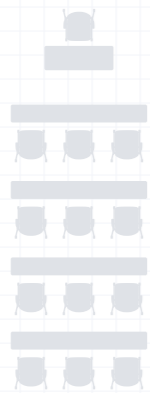

软碳黑
CARBON (I1)

纯白
WHITE (I2)

FINI

VEB

WORK
LEARN
COMMUNICATE

VEB

INTRODUCTION

VEB DESK is a mobile, foldable table that make it possible for organizations to design,configure and easily reconfigure spaces to encourage interaction,team-work,learning, and problem solving.Very intuitive ,the top can be flipped by one botton,the patented flip system designed and developed to be simple,durable and intuitive is integrated into the table,with no additional outside hardware that can be misplaced or get damage. Once the top is flipped, the tables can be stored to save space.Veb can significantly reduce the costs associated with space by increasing their rate of use.Users need facilities to be flexible, they need to be able to set up different configurations quickly and easily and to handle speedy changeovers between training sessions,class-room, group meetings or conferencing.Veb has been specifically conceived for this purpose and offers a multiplicity of uses, from boardroom to meeting and training rooms, from classroom to informal gathering areas.

FINI

INTRODUCTION

FINI CHAIR respond to the need for an easy-to-carry, easy-to-stack, and easy-to-move chair. Designed for quick sits between meetings, trainings and teamworks, Flexa delivers significant comfort with a waterfall seat edge that eases pressure points. The slots in the backrest offer cooling ventilation and its shape comfort to body shape, and no-fuss elbow rests let you move close to your desk without adjustments. FINI allows you to move freely, create dynamic spaces, and store it easily because it is designed for easiness in vertical stacking thanks its tip-up seat that is available in six fashion colours.

7.2

2.2

6

2

8.5

5.5

6

3.5