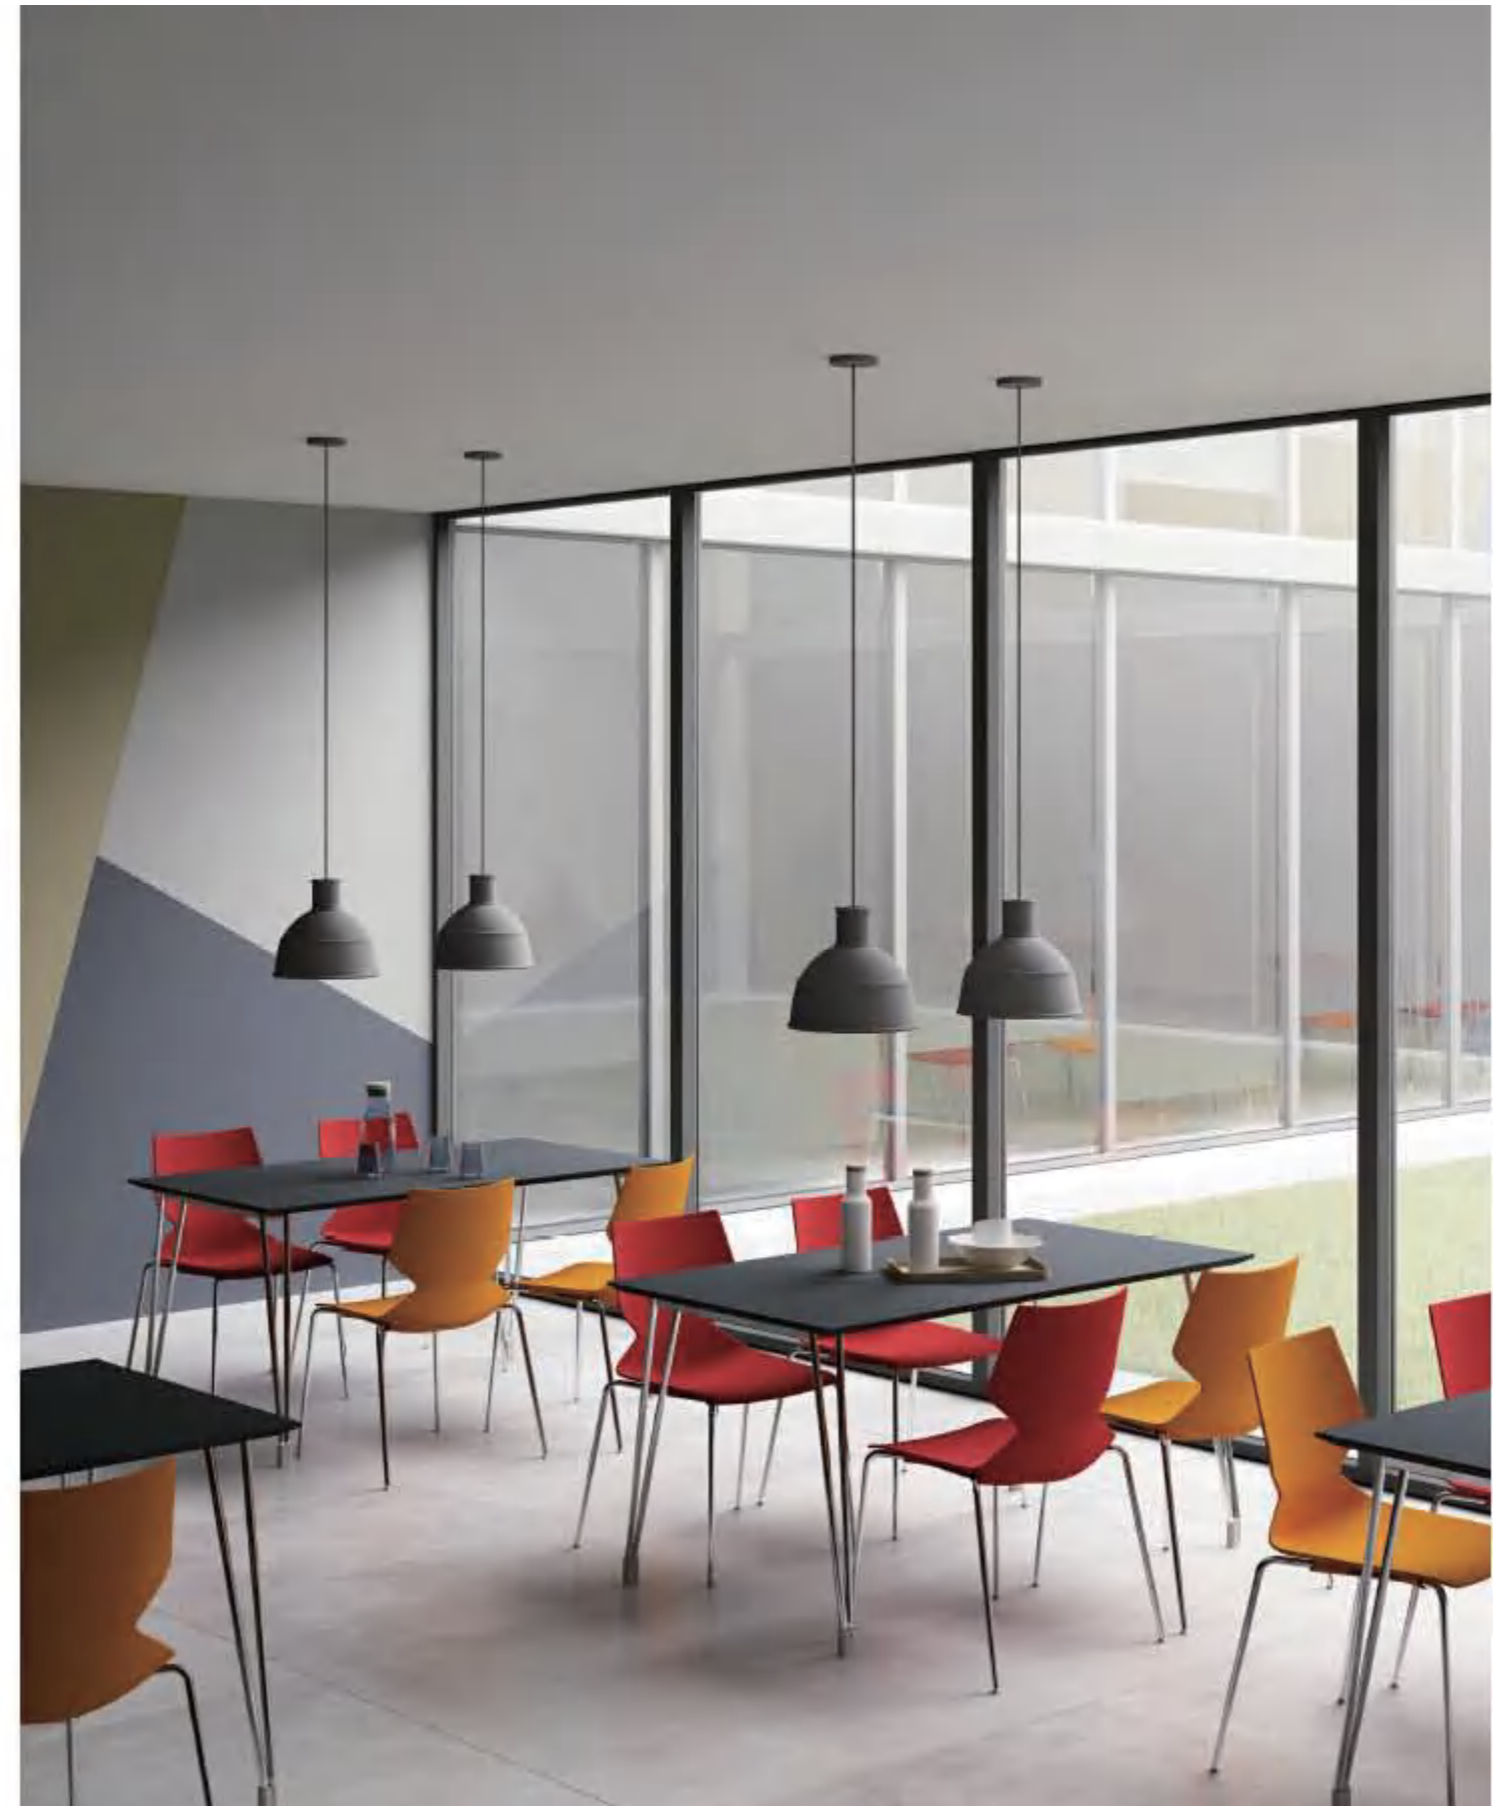

AT WORK

chair collection