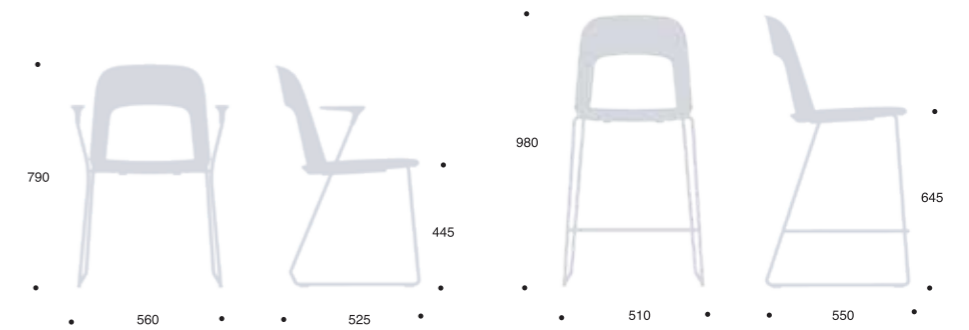

Designer Vincenzo Venci, has strived to rethink the term “classic” when creating FATA, by mixing materials and matching colors. The backrest comes in plastic. Available in 4 different colors including black, white, green and red. Seat comes in natural oak veneer or in black or white colors. Single FATA chair is a stackable side chair which stacks 3 high. Ideal for elegant contract spaces, bars or home. Canteen Fata chair is a four-seater integrated unit, ideal for restaurants, school canteen.

COFFEE 2.5
ESPRESSO 2.5
MACCHIATO 3
CAPPUCCINO 3.5
LATE 4
MOCHA 4
HOT CHOCOLATE 4
HAND Poured COFFEE 3
TEA 3
CIN 4
COLD BREW NOTE 4

TECHNICAL DATA

技术参数

椅架类型 CHAIR TYPOLOGY

四脚椅 (HFF060)

雪橇椅 (HFF061)

雪橇扶手椅 (HFF062)

吧椅 (HFF063)

可堆叠 STACKABLE CHAIR

四脚椅 (HFF060)

雪橇椅 (HFF061)

雪橇扶手椅 (HFF062)

吧椅 (HFF063)

靠背颜色
BACKREST FINISHES

冷灰白
ICE WHITE (X5)