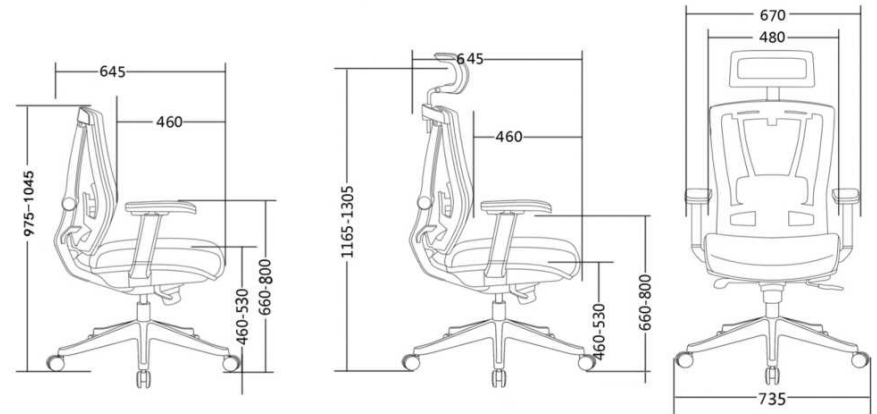

NEW
x
Weworth

Fashion Professional Choice

WEWORTH

5001

Ergonomic chair

BIFMA
INTERNATIONAL

4D armrest

BIFMA
INTERNATIONAL

Following backrest

classic and elegant design

BIFMA
INTERNATIONAL

Sturdy footsupport

Packing 1 pc/ctn

Size 71×65×44 cm

Qty 341 pcs / 40'HQ

BACK

SEAT