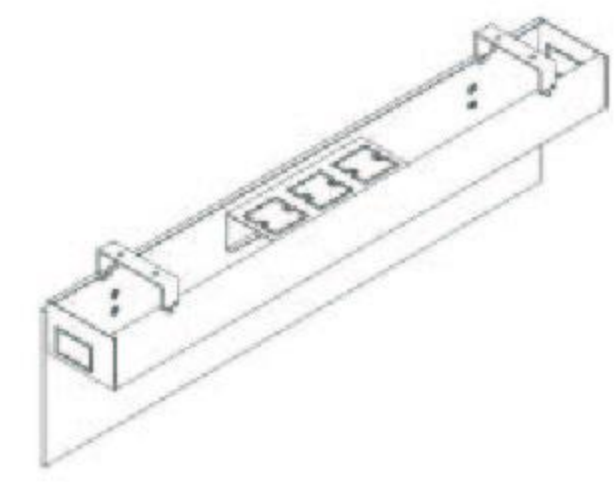

WSDXC.710
W710*D208*H350
WSDXC.910
W910*D208*H350
WSDXC.1010
W1010*D208*H350
WSDXC.1110
W1110*D208*H350
WSDXC.1210
W1210*D208*H350
WSDXC.1310
W1310*D208*H350
WSDXC.1410
W1410*D208*H350