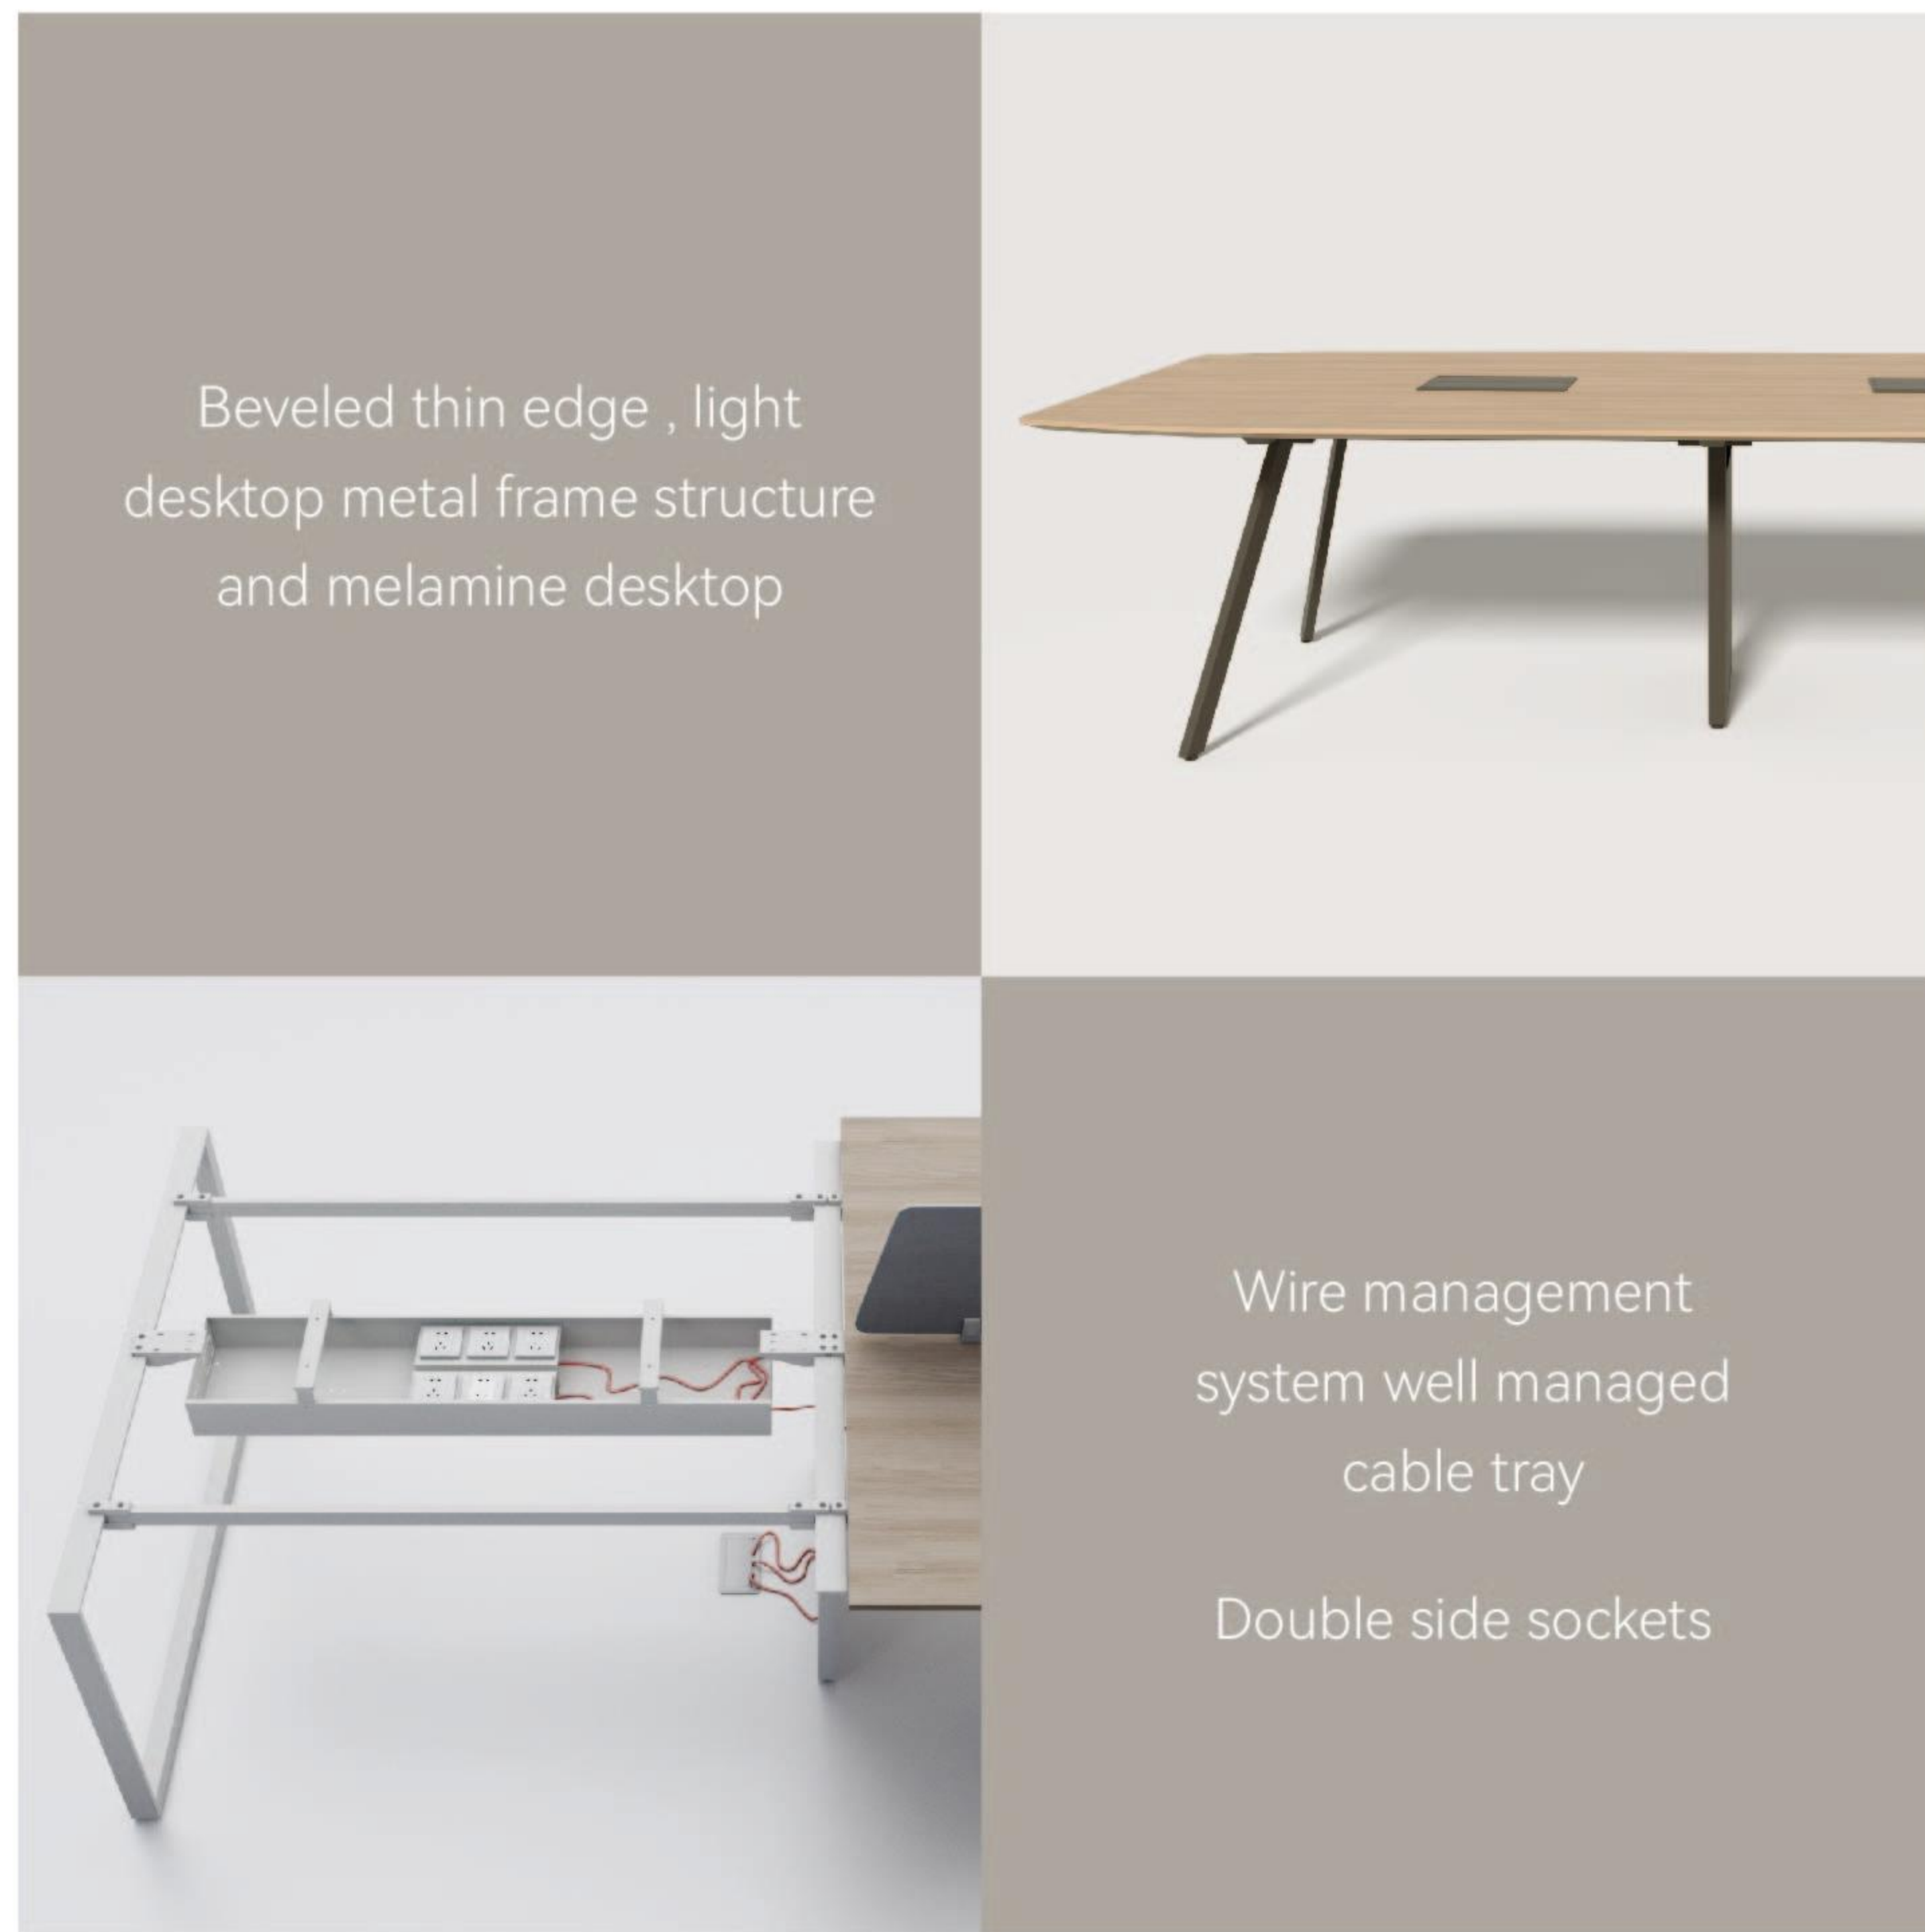

SIMPLICITY & INGENUITY CREAT YOUR WORKINGSPACE

EXECUTIVE DESK

With its executive variant, SWITCH meets the needs of modern management office.
Contracted design style
Fashion and concise style
Beveled thin edge, light desktop metal frame structure and melamine desktop

Multi-function file cabinet
large capacity storage space

Moveable side cabinet , rebounddoor

MEETING TABLE

Clarity of form and function smoothes our thoughts, bring calm to our busy working lives we pay attention to all details focus on our own brand creat a perfect, delicate, stylish working space

Beveled thin edge , light desktop metal frame structure and melamine desktop

Wire management system well managed cable tray

Double side sockets

WORKSTATION BY WEWORTH

Multiple colors and shapes flexible in combination super clean and durable design open work space so as to release the tense work atmosphere.

Square steel frame structure

RELAXING SPACE

Compliments of leisure area take a closer look to the SWITCH coffee table help to improve your comfort and enrich your living space.

The classic round table and square table of leisure space, log color and bright and transparent integral environment bring out the best in each other, elegant and quiet.