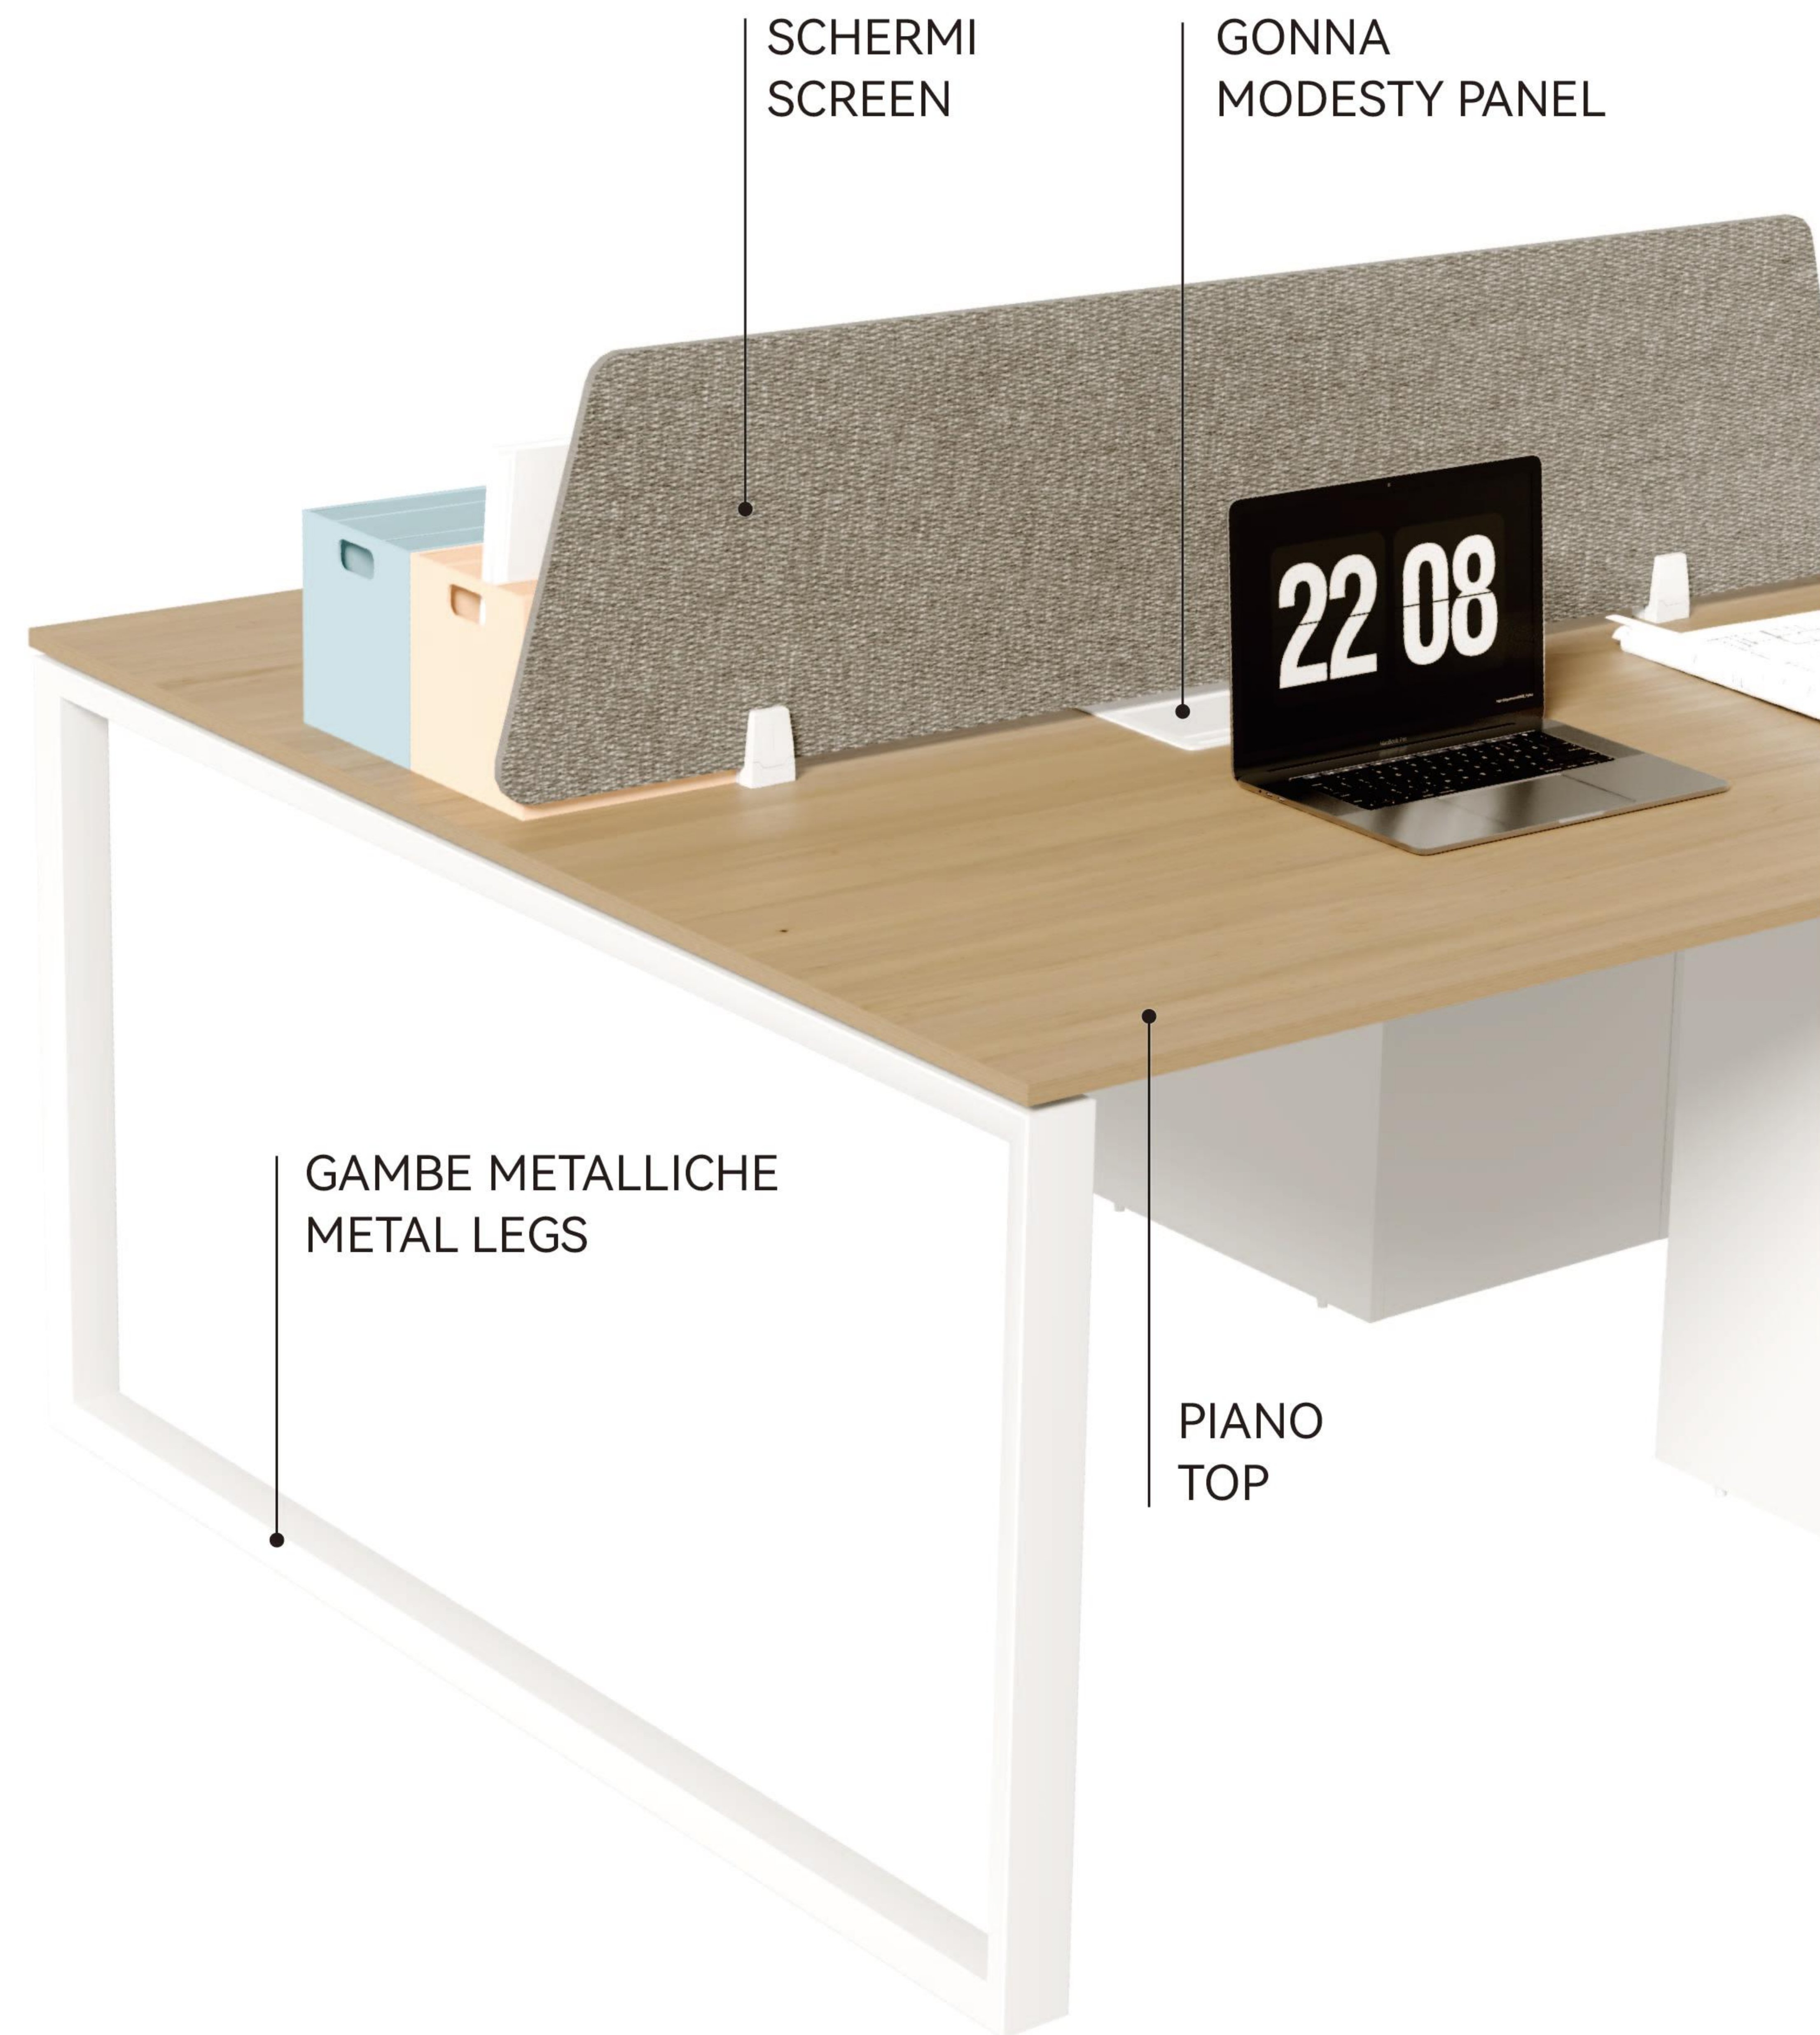

GONNA
MODESTY PANEL

SCHERMI
SCREEN